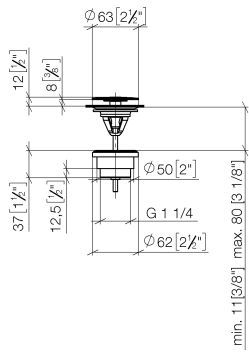

Basin Waste without press-closing 1 1/4" - Brushed Durabronz (23kt Gold)

IMO

10 126 970

Fits: IMO, LULU, MADISON, MEM, TARA, CL.1, LISSÉ, VAIA, META, CYO

	Brushed Durabronz (23kt Gold)	10 126 970-28
	Chrome	10 126 970-00
	Brushed Platinum	10 126 970-06
	Platinum	10 126 970-08
	Durabronz (23kt Gold)	10 126 970-09
	Dark Chrome	10 126 970-19
	Light Gold	10 126 970-26
	Brushed Light Gold	10 126 970-27
	Matte Black	10 126 970-33
	Brushed Bronze	10 126 970-42
	Brushed Champagne (22kt Gold)	10 126 970-46
	Champagne (22kt Gold)	10 126 970-47
	Brushed Chrome	10 126 970-93
	Brushed Dark Platinum	10 126 970-99

Basin Waste without press-closing 1 1/4" - Brushed Durabron (23kt Gold)

IMO

10 126 970

Only suitable for sinks without an overflow.

10 126 970

mm [inches]

10 126 970

Parts for other finishes can be found here: [Chrome](#)

Spare parts list

No.	Item Number	Name	Quantity used	Delivery time
1	09 31 20 097-28	plug	1	20
2	09 30 30 179 90	screw	1	2
3	09 11 01 038-28	cup	1	20
4	09 14 05 061 90	seal	1	2
5	09 14 03 153 90	seal	1	2
6	09 11 10 156-28	connection	1	20