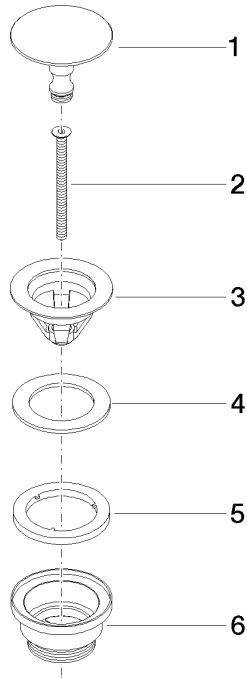

Basin Waste without press-closing 1 1/4" - Brushed Durabronz (23kt Gold)

IMO

10 126 970

Fits: IMO, LULU, MADISON, MEM, TARA, CL.1, LISSÉ, VAIA, META, CYO

	Brushed Durabronz (23kt Gold)	10 126 970-28
	Chrome	10 126 970-00
	Brushed Platinum	10 126 970-06
	Platinum	10 126 970-08
	Durabronz (23kt Gold)	10 126 970-09
	Dark Chrome	10 126 970-19
	Light Gold	10 126 970-26
	Brushed Light Gold	10 126 970-27
	Matte Black	10 126 970-33
	Brushed Bronze	10 126 970-42
	Brushed Champagne (22kt Gold)	10 126 970-46
	Champagne (22kt Gold)	10 126 970-47
	Brushed Chrome	10 126 970-93
	Brushed Dark Platinum	10 126 970-99

Basin Waste without press-closing 1 1/4" - Brushed Durabron (23kt Gold)

IMO

10 126 970

Only suitable for sinks without an overflow.

10 126 970

mm [inches]

10 126 970

Parts for other finishes can be found here: [Chrome](#)

Spare parts list

No.	Item Number	Name	Quantity used	Delivery time
1	09 31 20 097-28	plug	1	20
2	09 30 30 179 90	screw	1	2
3	09 11 01 038-28	cup	1	20
4	09 14 05 061 90	seal	1	2
5	09 14 03 153 90	seal	1	2
6	09 11 10 156-28	connection	1	20